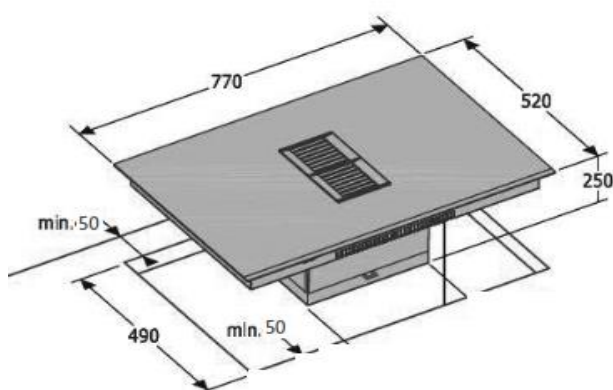

Appliance Data Sheet

Product Type	Electric Hob
Product Code	WRDDH77
	Product Description
	Central Control Down Draft Induction Hob

Features / Specification

Barcode	8422248616911
Colour	Black
Hob Surface Material	Ceramic Glass
No of Cooking Zones	4
Heat Indicator Light	Yes
Timer	Yes
Child Safety Lock	Yes
Type of Control	Touch Control
Number of Power Levels	9
Keep Warm Function	Yes
Boost Function	Yes
Pause Function	Yes
Auto Switch Off Safety	Yes

Dimensions & Technical Information

Product Dimensions width x depth x height	770mm x 520mm x 283mm
Packed Dimensions width x depth x height	865mm x 620mm x 370mm
Product Weight (kg)	21 Packed / 18.3 Unpacked
Cut Out Dimension	750mm x 490mm
Max Power (kW)	7.4
Supply Connection	32A